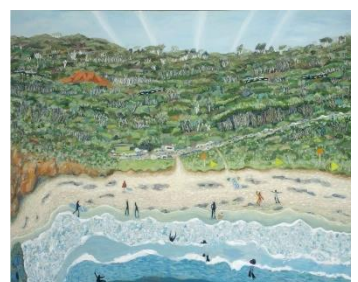

AG110928

3. *Unwavering* 2015
oil on linen
172 x 138 cm

AG306863

4. *Changing nature* 2017
oil on linen
138 x 172 cm

AG110925

5. *Urquhart Bluff* 2017
oil on linen
138 x 172 cm

AG110917

6. *Final heat, Bells* 2017
oil on linen
138 x 162 cm

AGI10926

7. *Cape Kiwanda foggy comp* 2017
oil on linen
160 x 110 cm

AGI10918

8. *Horse and grass corridor* 2017
oil on linen
160 x 110 cm

AGI10927

9. *Crisp frost* 2015
oil on linen
110 x 180 cm

AG306826

10. *When the wattle blooms* 2017
oil on linen
110 x 90 cm