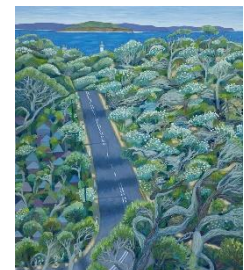

AGI13230

3. *Horsetail casuarinas and monsoon vines* 2019  
oil on linen  
138 x 172 cm

AG310027

4. *Ocean road* 2020  
oil on linen  
163 x 138 cm

AGI13329

5. *Spring dune* 2020  
oil on linen  
163 x 138 cm

9. *Moonah way to The Heads* 2020  
oil on linen  
81 x 200 cm

AGI13328

10. *Full moon nesting with pigface* 2020  
oil on linen  
110 x 90 cm

AGI13372

11. *Kunuwarra, black swans of Queenscliff* 2020  
oil on linen  
110 x 90 cm