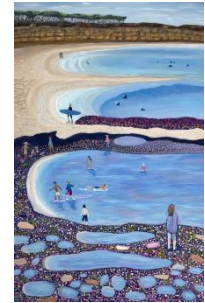

AGI13330

6. *Lines in the sand* 2021  
oil on linen  
161 x 138 cm

AGI13380

7. *Current changes* 2021  
oil on linen  
161 x 101 cm

AGI13379

8. *Roadknight rockpools* 2017  
oil on linen  
160 x 100 cm

AG500932

9. *Moonah way to The Heads* 2020  
oil on linen  
81 x 200 cm

AGI13328

10. *Full moon nesting with pigface* 2020  
oil on linen  
110 x 90 cm

AGI13372

11. *Kunuwarra, black swans of Queenscliff* 2020  
oil on linen  
110 x 90 cm