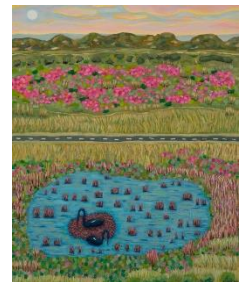

AGI13330

6. *Lines in the sand* 2021  
oil on linen  
161 x 138 cm

AGI13380

7. *Current changes* 2021  
oil on linen  
161 x 101 cm

AGI13379

8. *Roadknight rockpools* 2017  
oil on linen  
160 x 100 cm

AG500932

9. *Moonah way to The Heads* 2020  
oil on linen  
81 x 200 cm

AGI13328

10. *Full moon nesting with pigface* 2020  
oil on linen  
110 x 90 cm

AGI13372

11. *Kunuwarra, black swans of Queenscliff* 2020  
oil on linen  
110 x 90 cm