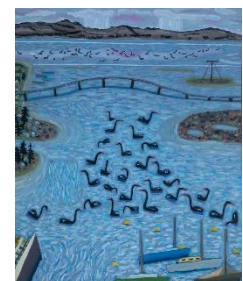

11. *Kunuwarra, black swans of Queenscliff* 2020
oil on linen
110 x 90 cm

AGI13381