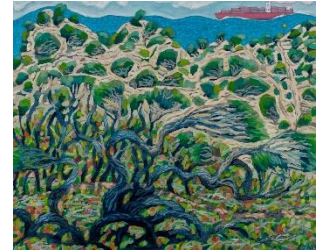

9. *Moonah way to The Heads* 2020  
oil on linen  
81 x 200 cm

AGI13328

10. *Full moon nesting with pigface* 2020  
oil on linen  
110 x 90 cm

AGI13372

11. *Kunuwarra, black swans of Queenscliff* 2020  
oil on linen  
110 x 90 cm

AGI13381

12. *Moonah breeze* 2020  
oil on linen  
110 x 90 cm

AGI13327

13. *Tidal pools* 2020  
oil on linen  
110 x 90 cm

AGI13331

14. *Windy walk with escaped gardens* 2020  
oil on linen  
90 x 110 cm

AGI13375

15. *Dune blown* 2021  
oil on linen  
60 x 70 cm

AGI13455

16. *Stop sign* 2021  
oil on linen  
60 x 70 cm

AGI13456

17. *In cold water* 2021  
oil on linen  
60 x 70 cm

AGI13457