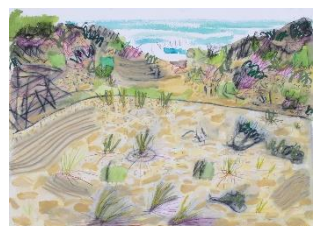

#### WORK ON PAPER

18. *Seagull survey* 2021  
pastel and gouache on paper  
56 x 76 cm

AGI13458

19. *Shore winds* 2021  
pastel and gouache on paper  
56 x 76 cm

AGI13459

20. *Oyster catcher on the rocks* 2021  
pastel and gouache on paper  
68 x 55 cm

AGI13460

21. *Turning road* 2021  
pastel on paper  
45 x 30 cm

AGI13463

22. *Moonah stop* 2021  
pastel and gouache on paper  
30 x 45 cm

AGI13461

23. *Swan rise* 2021  
pastel and gouache on paper  
30 x 45 cm