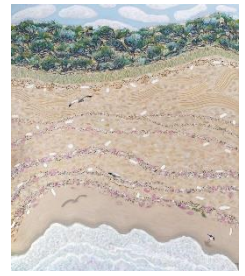

6. *Lines in the sand* 2021
oil on linen
161 x 138 cm

AGI13380