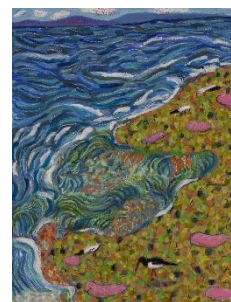

15. *Dune blown* 2021  
oil on linen  
60 x 70 cm

AGI13455

16. *Stop sign* 2021  
oil on linen  
60 x 70 cm

AGI13456

17. *In cold water* 2021  
oil on linen  
60 x 70 cm

AGI13457

#### WORK ON PAPER

18. *Seagull survey* 2021  
pastel and gouache on paper  
56 x 76 cm

AGI13458

19. *Shore winds* 2021  
pastel and gouache on paper  
56 x 76 cm

AGI13459

20. *Oyster catcher on the rocks* 2021  
pastel and gouache on paper  
68 x 55 cm

AGI13460

21. *Turning road* 2021  
pastel on paper  
45 x 30 cm

AGI13463

22. *Moonah stop* 2021  
pastel and gouache on paper  
30 x 45 cm

AGI13461

23. *Swan rise* 2021  
pastel and gouache on paper  
30 x 45 cm