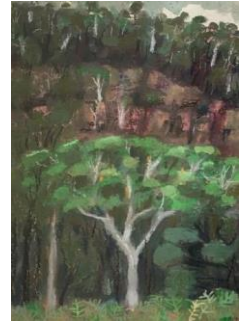

AG310029

3. *Horsetail casuarinas and monsoon vines* 2019  
oil on linen  
138 x 172 cm

AG310027

4. *Mungo kangaroo tracks* 2014  
oil on linen  
138 x 162 cm

AG310030

5. *Rhythm of the valley* 2019  
oil on linen  
138 x 152 cm

#### WORKS ON PAPER

10. *Stay still sun* 2018  
pastel, gouache and acrylic on paper  
70 x 50 cm

AG310034

11. *Rosellas grassy patch* 2018  
pastel on paper  
43 x 30 cm

AG501076

12. *Rosellas and river she oaks* 2018  
pastel on paper  
43 x 30 cm

AG501077

13. *Escarpment* 2019  
pastel on paper  
43 x 31 cm

AG310061

14. *Canopy* 2019  
pastel and gouache on paper  
43 x 31 cm

AG310060

15. *Salt bush* 2019  
pastel on paper  
31 x 44 cm

AG310031

16. *In the midst* 2019  
pastel on paper  
31 x 44 cm