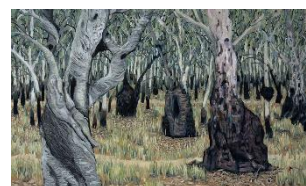

SUE ANDERSON

PATHS TO TREES

26 NOVEMBER – 15 DECEMBER 2019

PAINTINGS

STOCK NO.

1. *Floodlines* 2018  
oil on linen  
120 x 200 cm

AG501064

2. *Rosella tops* 2019  
oil on linen  
172 x 138 cm

AG310029

3. *Horsetail casuarinas and monsoon vines* 2019  
oil on linen  
138 x 172 cm

AG310027

4. *Mungo kangaroo tracks* 2014  
oil on linen  
138 x 162 cm

AG310030

5. *Rhythm of the valley* 2019  
oil on linen  
138 x 152 cm