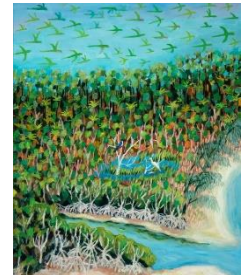

AG310029

3. *Horsetail casuarinas and monsoon vines* 2019  
oil on linen  
138 x 172 cm

AG310027

4. *Mungo kangaroo tracks* 2014  
oil on linen  
138 x 162 cm

AG310030

5. *Rhythm of the valley* 2019  
oil on linen  
138 x 152 cm

AG310026

6. *Tall trees* 2019  
oil on linen  
200 x 80 cm

AG310014

7. *Two suns* 2019  
oil on linen  
160 x 100 cm

AG310028

8. *Mungo lunette and kangaroo tracks* 2018  
oil on linen  
110 x 90 cm

AG501066

9. *Parrot burst* 2019  
oil on canvas  
110 x 90 cm

AG501073

#### WORKS ON PAPER

10. *Stay still sun* 2018  
pastel, gouache and acrylic on paper  
70 x 50 cm

AG310034

11. *Rosellas grassy patch* 2018  
pastel on paper  
43 x 30 cm

AG501076

12. *Rosellas and river she oaks* 2018  
pastel on paper  
43 x 30 cm