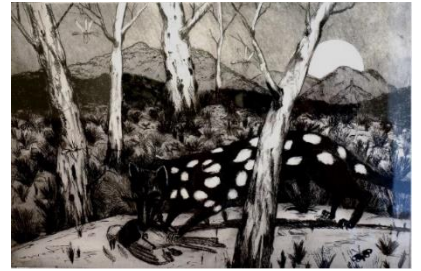

LIMITED EDITION PRINTS

25. *Landscape with Lesueur's quoll* 2015
  etching and drypoint
  29.5 x 44 cm
  edition 10
  2 AP

AGI08962