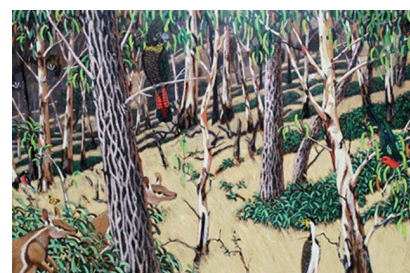

PHILIP DAVEY  
DISCOVERY AND LOSS  
1 – 20 SEPTEMBER 2015

PAINTINGS

STOCK NO.

1. *Rising moon, landscape  
after George Raper* 2015  
oil on linen  
120 x 181 cm

AGI08917

2. *Colonial raft* 2014  
oil on linen  
116 x 182 cm

AGI08918

3. *Landscape, after Bauer and Raper* 2015  
oil on linen  
116 x 182 cm

AGI08919

4. *The merchant and the mourner,  
after Webber* 2014  
oil on linen  
116 x 162 cm

AGI08920

5. *Landscape with George Raper's robins* 2015  
oil on linen  
116 x 162 cm

AGI08921

6. *Landscape, after Bauer, Raper and others* 2014  
oil on linen  
107 x 127 cm

AGI08922

7. *John Reeves' lion-haired macaque* 2014  
oil on linen  
107 x 127 cm

AGI08923

8. *John Reeves' black-and-white ruffed lemur* 2014  
oil on linen  
107 x 127 cm