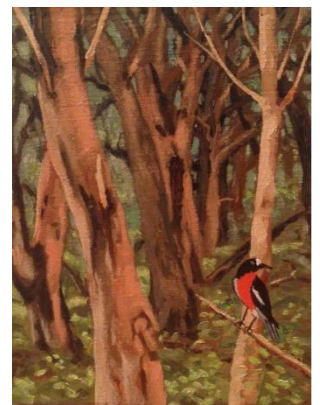

AGI08921

6. *Landscape, after Bauer, Raper and others* 2014  
oil on linen  
107 x 127 cm

AGI08922

7. *John Reeves' lion-haired macaque* 2014  
oil on linen  
107 x 127 cm

AGI08923

8. *John Reeves' black-and-white ruffed lemur* 2014  
oil on linen  
107 x 127 cm

AGI08931

18. *Study for, The merchant* 2014  
oil on linen  
76 x 83 cm

AGI08932

19. *Second study for, Landscape with George Raper's robins* 2014  
oil on linen  
56 x 72 cm

AGI08933

20. Study for, *Young zebra, a message from Dublin* 2014  
oil on linen  
52 x 61 cm

AGI08934

21. *Gum flower study* 2014  
oil on linen on board  
30 x 23 cm

AGI08935

22. *Grevillea flower study* 2014  
oil on linen on board  
30 x 23 cm

AGI08937

23. First study for, *Landscape with George Raper's robins* 2014  
oil on linen on board  
30 x 23 cm

AGI08938

24. *Wattle flower study* 2014  
oil on linen on board  
23 x 30 cm

AGI08936

LIMITED EDITION PRINTS

25. *Landscape with Lesueur's quoll* 2015  
etching and drypoint  
29.5 x 44 cm  
edition 10  
2 AP