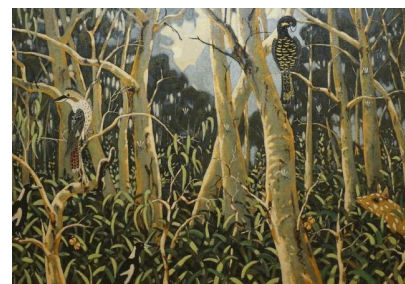

PHILIP DAVEY  
DISCOVERY AND LOSS  
1 – 20 SEPTEMBER 2015

PAINTINGS

STOCK NO.

1. *Rising moon, landscape  
after George Raper* 2015  
oil on linen  
120 x 181 cm

AGI08917

2. *Colonial raft* 2014  
oil on linen  
116 x 182 cm

AGI08918

3. *Landscape, after Bauer and Raper* 2015  
oil on linen  
116 x 182 cm

AGI08919

4. *The merchant and the mourner,  
after Webber* 2014  
oil on linen  
116 x 162 cm

AGI08920

5. *Landscape with George Raper's robins* 2015  
oil on linen  
116 x 162 cm

AGI08921

6. *Landscape, after Bauer, Raper and others* 2014  
oil on linen  
107 x 127 cm

AGI08922

7. *John Reeves' lion-haired macaque* 2014  
oil on linen  
107 x 127 cm

AGI08923

8. *John Reeves' black-and-white ruffed lemur* 2014  
oil on linen  
107 x 127 cm