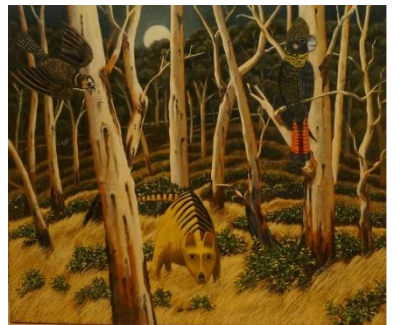

AG307848

3. *Landscape after Bauer and Raper* 2015
oil on linen
116 x 182 cm

AGI08919

4. *Colonial seabirds* 2016
oil on linen
116 x 162 cm

AGI10037

5. *Landscape with George Raper's robins* 2015
oil on linen
116 x 162 cm

AGI08921

6. *Discovery – Landscape after Augustus Earle* 2017
oil on linen
107 x 154 cm

AG308429

7. *Estuary* 2016
oil on linen
106 x 145 cm

AGI10039

8. *Study for, Australia Felix* 2017
oil on linen
122.5 x 122 cm

AG308012

9. *Colonial raft* 2017
oil on linen
107.5 x 137.5 cm

AG500714

10. *Study after, Colonial evening* 2017
oil on linen
102 x 122 cm

AG307717

11. *Inland lake* 2016
oil on linen
92 x 123 cm

AGI10027

12. Study for, *Colonial seabirds* 2016
oil on linen
92 x 122 cm

AGI10040

13. Study for, *The untouched forest* 2016
oil on linen
92 x 122 cm

AGI10042

14. Second study for, *Landscape with George Raper's robins* 2014
oil on linen
56 x 72 cm

AGI08933

15. *Hibbertia scandens* 2016
oil on linen on board
23 x 30 cm