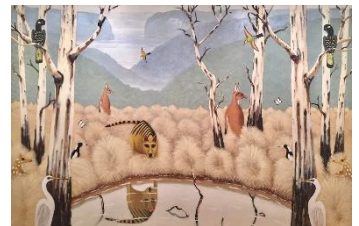

PHILIP DAVEY

NATURE AND SCIENCE

9 – 28 MARCH 2021

PAINTINGS

STOCK NO.

1. *The great narcissus* 2019  
oil on linen  
200 x 300 cm

AGI12859

2. *A conference of birds* 2020  
oil on linen  
153 x 182 cm

AGI13155

3. *Continental drift* 2020  
oil on linen  
137 x 183 cm

AGI13207

4. *Arrival* 2021  
oil on linen  
97 x 123 cm

AG501910

5. *Measuring a tree* 2020  
oil on linen  
122 x 92 cm

AGI13210

6. *Narcissus* 2019  
oil on linen  
92 x 122 cm