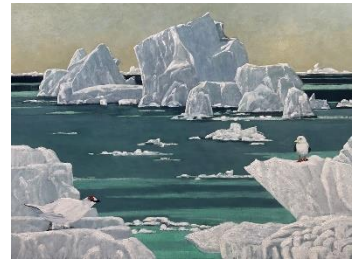

AG501359

7. *Night time narcissus* 2020  
oil on linen  
92 x 122 cm

AG501842

8. *66.5 degrees north* 2020  
oil on linen  
92 x 122 cm

AG113206

9. *Science and nature: measuring a tree* 2020  
oil on linen  
92 x 122 cm

AG501844

10. *Landscape with Raper's parrot* 2020  
oil on linen  
92 x 122 cm

AG501843

11. *Gateway to the valley* 2020  
oil on linen  
92 x 122 cm

AG501841

12. *Landscape with quoll and cockatoo* 2020  
oil on linen  
60 x 82 cm