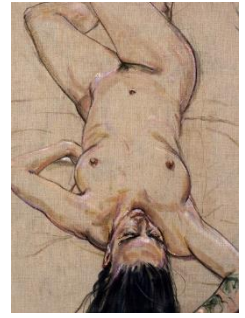

AGI10003

6. *Hazel* 2017
oil and charcoal on Belgian linen
122 x 61 cm

AGI10260

7. *Nude with leaf tattoo* 2016
oil and charcoal on Belgian linen
84 x 61 cm

AGI10196

8. *Still life with prawns* 2016
oil on Belgian linen
50.5 x 100 cm