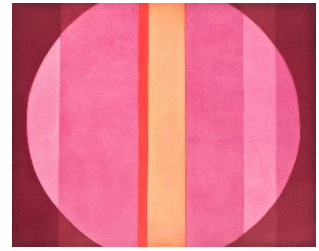

AG114748

7. *At full swing* 2022
oil on canvas
120 x 160 cm

AG114747

8. *Sun circle* 2022
oil on canvas
120 x 160 cm

AG114754

9. *In the elements* 2022
oil on canvas
120 x 160 cm

AG114752

10. *Elements aligning* 2022
oil on canvas
200 x 90 cm

AG114745

11. *Inner workings* 2022
oil on canvas
125 x 130 cm

AG114753

12. *Along the faultlines* 2022
oil on canvas
90 x 90 cm

AG114746

ETCHINGS

13. *Monument 2* 2017
etching
edition 25
90 x 79 cm

AG501657

14. *Pink circle* 2020
etching
edition 30
78 x 98 cm

AG501729

15. *Earth signs* 2020
etching
edition 30
54 x 117.5 cm

AG501730

16. *Monument I* 2017
etching
edition 25
106 x 54 cm

AG501656

17. *Balancing act* 2022
etching
edition 25
80 x 60 cm