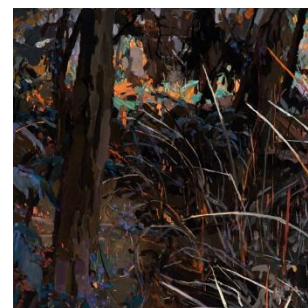

21. *Big bang, Kalorama* 2010
oil on linen
50 x 50 cm

AG205880